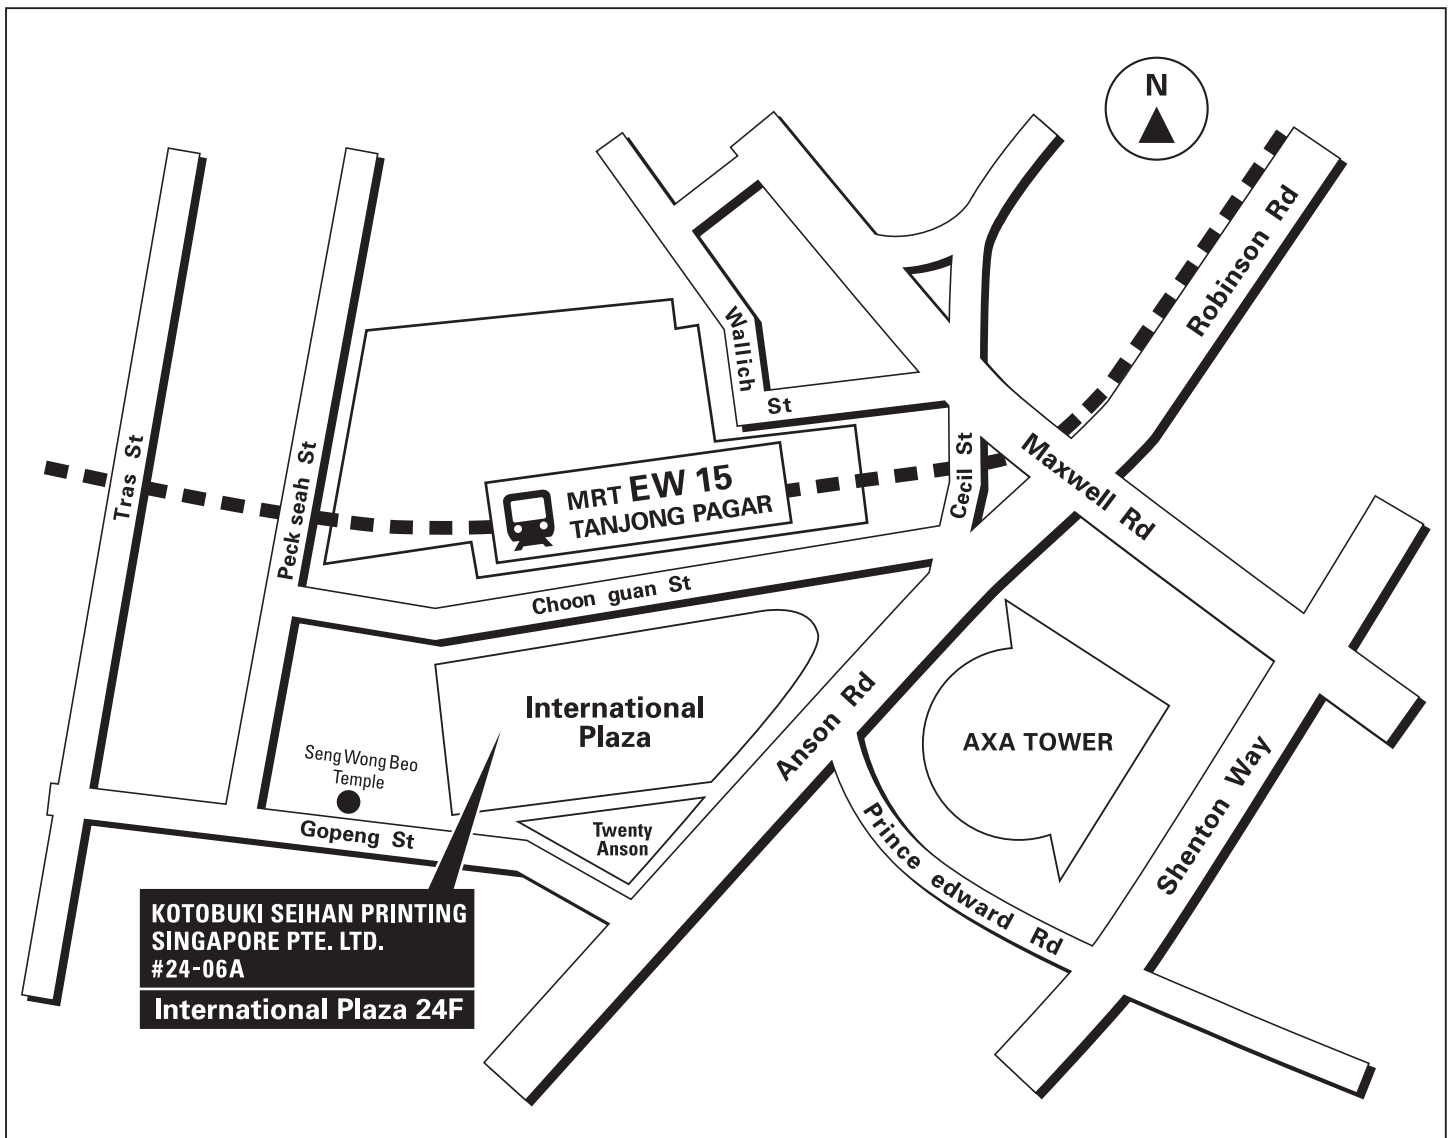

# REX

REX MARKETING SUPPORT SYSTEM

**KOTOBUKI SEIHAN PRINTING  
SINGAPORE PTE. LTD.**

10 Anson Road #24-06A  
International Plaza  
Singapore 079903

TEL.+65-6221-0080

FAX.+65-6221-0010

## Directions

### From the airport to the office.

By taxi, about 30 minutes. By subway (MRT), about 1 hour.

The nearest station is the subway [Tanjong Pagar] station. The required time is about 1 minute.